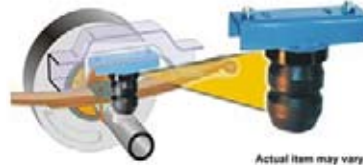

FR250SDF
FORD REAR 3/4
TON 05-08
TIMBREN SES CAP.6000#

FSP100
WELD ON "BULLET"
HINGE, STEEL W/ STEEL
PIN & BRASS BUSHING.
LENGTH 4" BUYERS